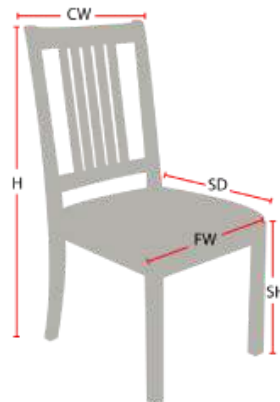

## RISLEY STACKING CHAIR

**Stacking Option:** Yes, up to 10 chairs high  
**Hardwood Species:** Beech, Ash, Cherry, Red Oak, Maple, White Oak  
**Arms:** With or without  
**Seat:** Wooden or Upholstered (C.O.M. 1/2 yard per chair)  
**Warranty:** 20 years  
**Construction:** Eustis Joint  
**Available Chair Widths:** Standard Width, Wide, or Narrow (10-60)

### Chair Dimensions

Height (H):	39"
Chair Width (CW):	18"
Seat Depth (SD):	17"
Sitting Height (SH):	18"
Front Width (FW):	18"

978-827-3103 • [sales@eustischair.com](mailto:sales@eustischair.com) • [EustisChair.com](http://EustisChair.com)