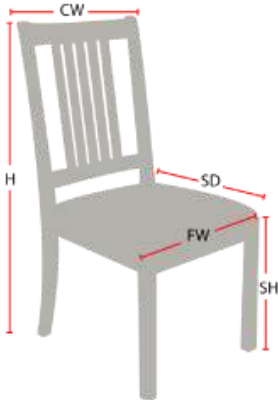

RISLEY STACKING CHAIR

978-827-3103 • sales@eustischair.com • EustisChair.com

RISLEY STACKING CHAIR

The Risley Stacking Chair by Eustis Chair is a traditional chair with Gothic styling. The classic design means it looks great in almost any room. Eustis Chair first created this chair for Cornell University. The Risley works well as banquet chairs, classroom chairs, library chairs, school dining chairs, funeral home chairs, church chairs, university chairs, spiritual chairs, and more.

Stacking Option: Yes, up to 10 chairs high
Hardwood Species: Beech, Ash, Cherry, Red Oak, Maple, White Oak
Arms: With or without
Seat: Wooden or Upholstered (C.O.M. 1/2 yard per chair)
Warranty: 20 years
Construction: Eustis Joint
Available Chair Widths: Standard Width, Wide, or Narrow (10-60)

Chair Dimensions

Height (H):	39"
Chair Width (CW):	18"
Seat Depth (SD):	17"
Sitting Height (SH):	18"
Front Width (FW):	18"

978-827-3103 • sales@eustischair.com • EustisChair.com