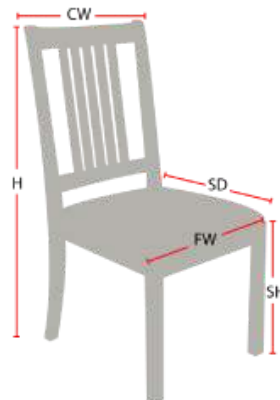

CAPTAIN CHAIR

978-827-3103 • sales@eustischair.com • EustisChair.com

CAPTAIN 2 CHAIR

The Captain 2 Chair, by Eustis Chair, keeps the classic elements of a Captain arm chair. However, we strengthened the construction by adding our own proprietary Eustis Joint®. The Captain 2 chair comes with an unmatched 20 year warranty against joint failure.

The Captain Chair 2 is perfect for nearly any use ranging from study and reading chair to classic dining or boardroom settings.

Stacking Option: No
Hardwood Species: Ash, Cherry, Red Oak, Maple, White Oak
Arms: With
Seat: Wooden or Upholstered (C.O.M. 1/2 yard per chair)
Warranty: 20 years
Construction: Eustis Joint®
Available Chair Widths: Standard Width

Chair Dimensions

Height (H):	34"
Chair Width (CW):	24"
Seat Depth (SD):	18"
Sitting Height (SH):	17"
Front Width (FW):	24"

978-827-3103 • sales@eustischair.com • EustisChair.com