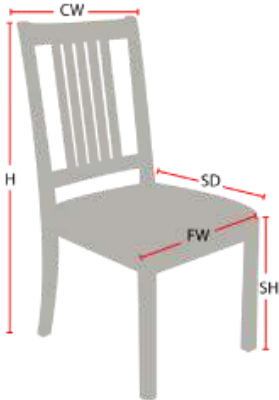

CIRCLE BACK CHAIR

978-827-3103 • sales@eustischair.com • EustisChair.com

CIRCLE BACK CHAIR

The Circle Back Stacking Arm and Side Chair by Eustis Chair was designed to be durable, traditional, and modern. These chairs are able to stack for easy storage. Therefore, they fit flawlessly into any traditional or modern design aesthetic.

Stacking Option: Yes
Hardwood Species: Beech, Ash, Cherry, Red Oak, Maple, White Oak
Arms: With or without
Seat: Upholstered (C.O.M. 1.5 yards per chair)
Warranty: 20 years
Construction: Eustis Joint®
Available Chair Widths: Standard Width, Wide, or Narrow (10-60)

Chair Dimensions

Height (H):	37"
Chair Width (CW):	19"
Seat Depth (SD):	18.5"
Sitting Height (SH):	18"
Front Width (FW):	19"

978-827-3103 • sales@eustischair.com • EustisChair.com