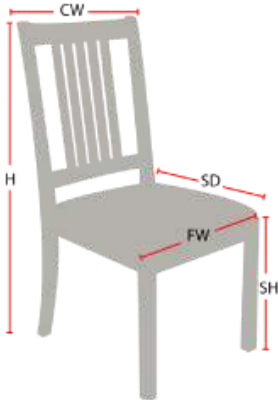

CIRCLE BACK CHAIR

978-827-3103 • sales@eustischair.com • EustisChair.com

CIRCLE BACK CHAIR

Stacking Option: Yes
Hardwood Species: Beech, Ash, Cherry, Red Oak, Maple, White Oak
Arms: With or without
Seat: Upholstered (C.O.M. 1.5 yards per chair)
Warranty: 20 years
Construction: Eustis Joint
Available Chair Widths: Standard Width, Wide, or Narrow (10-60)

The Circle Back Stacking Arm and Side Chair by Eustis Chair was designed to be durable, traditional, and modern. These chairs are able to stack for easy storage. Therefore, they fit flawlessly into any traditional or modern design aesthetic.

Chair Dimensions

Height (H):	37"
Chair Width (CW):	19"
Seat Depth (SD):	18.5"
Sitting Height (SH):	18"
Front Width (FW):	19"

978-827-3103 • sales@eustischair.com • EustisChair.com