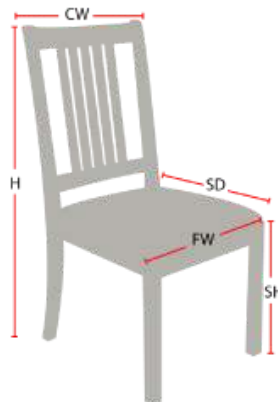

## KENNEDY 23 CHAIR

**Stacking Option:** No  
**Hardwood Species:** Beech, Ash, Cherry, Red Oak, Maple, White Oak  
**Arms:** With  
**Seat:** Upholstered (C.O.M. 1.5 yards per chair)  
**Warranty:** 20 years  
**Construction:** Eustis Joint  
**Available Chair Widths:** Standard Width, Wide, or Narrow (10-60)

The Kennedy 23 by Eustis Chair is a smaller version of our original Kennedy chair. The Kennedy 23 has arms that measure 23 inches high. These Kennedy chairs are inspired by a historical Bank of England style chair.

### Chair Dimensions

Height (H):	32"
Chair Width (CW):	22"
Seat Depth (SD):	17.5"
Sitting Height (SH):	17.5"
Front Width (FW):	22"

978-827-3103 • sales@eustischair.com • EustisChair.com