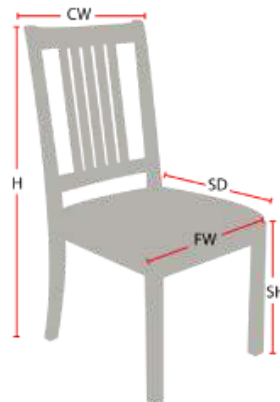

HILL CHAIR

978-827-3103 • sales@eustischair.com • EustisChair.com

HILL CHAIR

The Hill Chair, by Eustis Chair, is a traditional hardwood chair design that looks great in any space. The Hill Chair is often utilized as school dining hall chairs, classroom chairs, etc. This chair brings a touch of elegance to any space. It is as comfortable as it is durable, and is designed to last for decades.

Stacking Option: No
Hardwood Species: Beech, Ash, Cherry, Red Oak, Maple, White Oak
Arms: With or without
Seat: Wooden or Upholstered (C.O.M. 1/2 yard per chair)
Warranty: 10 years
Construction: Mortise and Tenon
Available Chair Widths: Standard Width, Wide, or Narrow (10-60)

Chair Dimensions

Height (H):	38.6"
Chair Width (CW):	17.8"
Seat Depth (SD):	17.5"
Sitting Height (SH):	18"
Front Width (FW):	17.8"

978-827-3103 • sales@eustischair.com • EustisChair.com