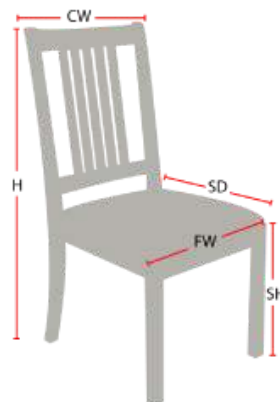

Stacking Option: Yes, up to 10 chairs high

Hardwood Species: Beech, Ash, Cherry, Red Oak, Maple, White Oak

Arms: With or without

Seat: Wooden or Upholstered (C.O.M. 1/2 yards per chair)

Warranty: 20 years

Construction: Eustis Joint®

Available Chair Widths: Standard Width, Wide, or Narrow (10-60)

Chair Dimensions

Height (H):	39"
Chair Width (CW):	18.5"
Seat Depth (SD):	16.5"
Sitting Height (SH):	18"
Front Width (FW):	19"