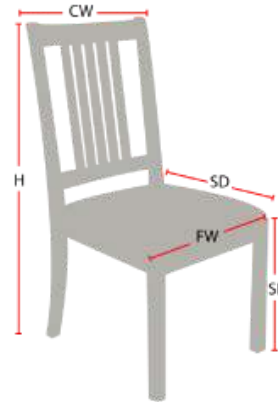

ARTS & CRAFTS

Stacking Option: No

Hardwood Species: Beech, Ash, Cherry,
Red Oak, Maple, White Oak

Arms: With or without

Seat Type: Wooden or Upholstered

Warranty: 10 years

Construction: Mortise and Tenon

Chair Dimensions

Height (H):	43"
Chair Width (CW):	19"
Seat Depth (SD):	18"
Sitting Height (SH):	18"
Front Width (FW):	18"

978-827-3103 • sales@eustischair.com • EustisChair.com