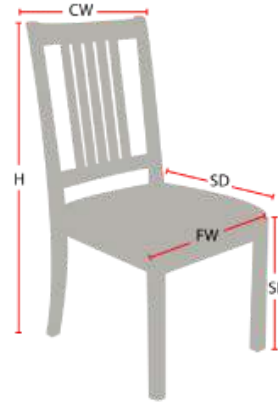

ASHBURNHAM

Stacking Option: No

Hardwood Species: Beech, Ash, Cherry,
Red Oak, Maple, White Oak

Arms: With or without

Seat Type: Wooden or Upholstered

Warranty: 10 years

Construction: Mortise and Tenon

Chair Dimensions

Height (H):	32.5"
Chair Width (CW):	19"
Seat Depth (SD):	18"
Sitting Height (SH):	18"
Front Width (FW):	18"

978-827-3103 • sales@eustischair.com • EustisChair.com