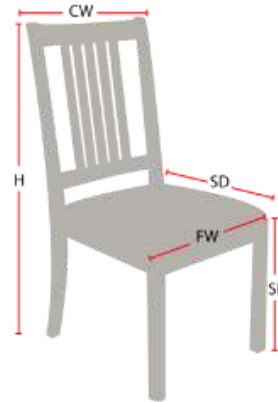

# BAINBRIDGE ISLAND

Stacking Option: Yes

Hardwood Species: Beech, Ash, Cherry, Red Oak, Maple, White Oak

Arms: With or without

Seat Type: Wooden or Upholstered

Warranty: 20 years

Construction: Eustis Joint

## Chair Dimensions

Height (H):	40"
Chair Width (CW):	18.5"
Seat Depth (SD):	18"
Sitting Height (SH):	18"
Front Width (FW):	18"

978-827-3103 • [sales@eustischair.com](mailto:sales@eustischair.com) • [EustisChair.com](http://EustisChair.com)