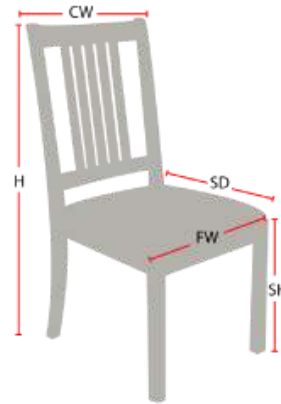

# BAINBRIDGE ISLAND WIDE

Stacking Option: Yes

Hardwood Species: Beech, Ash, Cherry,  
Red Oak, Maple, White Oak

Arms: With or without

Seat Type: Wooden or Upholstered

Warranty: 20 years

Construction: Eustis Joint

## Chair Dimensions

Height (H):	40"
Chair Width (CW):	19.5"
Seat Depth (SD):	18"
Sitting Height (SH):	18"
Front Width (FW):	19"

978-827-3103 • [sales@eustischair.com](mailto:sales@eustischair.com) • [EustisChair.com](http://EustisChair.com)