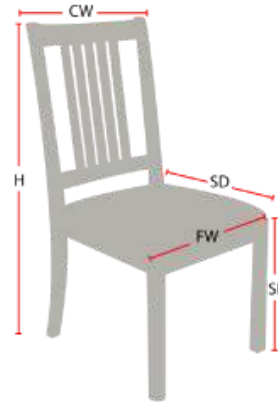

BAINBRIDGE JUNIOR

Stacking Option: Yes

Hardwood Species: Beech, Ash, Cherry,
Red Oak, Maple, White Oak

Arms: With or without

Seat Type: Wooden or Upholstered

Warranty: 20 years

Construction: Eustis Joint

Chair Dimensions

Height (H):	37"
Chair Width (CW):	18"
Seat Depth (SD):	17.5"
Sitting Height (SH):	17"
Front Width (FW):	18"

978-827-3103 • sales@eustischair.com • EustisChair.com