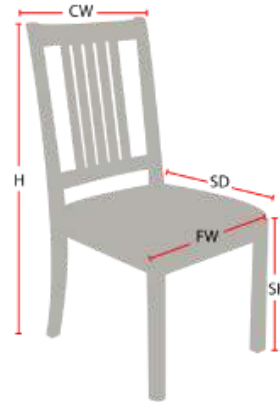

BALLROOM

Stacking Option: Yes
Hardwood Species: Beech, Ash, Cherry,
Red Oak, Maple, White Oak
Arms: With or without
Seat Type: Upholstered
Warranty: 20 years
Construction: Eustis Joint

Chair Dimensions

Height (H):	36"
Chair Width (CW):	17.5"
Seat Depth (SD):	17"
Sitting Height (SH):	17"
Front Width (FW):	17"