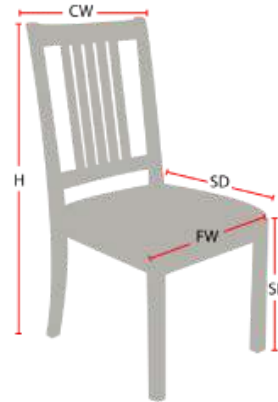

# BARTLETT HALL

Stacking Option: Yes

Hardwood Species: Beech, Ash, Cherry, Red Oak, Maple, White Oak

Arms: With or without

Seat Type: Wooden or Upholstered

Warranty: 20 years

Construction: Eustis Joint

## Chair Dimensions

Height (H):	40"
Chair Width (CW):	18.5"
Seat Depth (SD):	17.5"
Sitting Height (SH):	18"
Front Width (FW):	18"

978-827-3103 • sales@eustischair.com • EustisChair.com