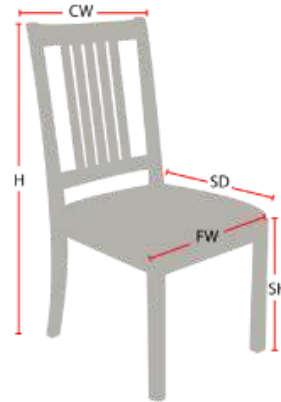

BOHEMIAN

Stacking Option: Yes

Hardwood Species: Beech, Ash, Cherry, Red Oak, Maple, White Oak

Arms: With or without

Seat Type: Upholstered

Warranty: 20 years

Construction: Eustis Joint

Chair Dimensions

Height (H):	37"
Chair Width (CW):	18"
Seat Depth (SD):	18"
Sitting Height (SH):	18"
Front Width (FW):	18"

978-827-3103 • sales@eustischair.com • EustisChair.com