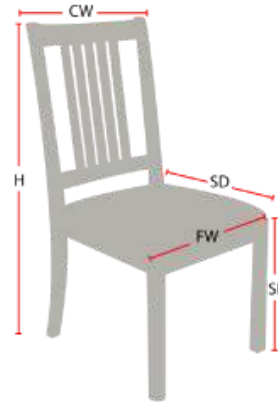

BOHEMIAN 10-60

Stacking Option: Yes

Hardwood Species: Beech, Ash, Cherry,
Red Oak, Maple, White Oak

Arms: With or without

Seat Type: Upholstered

Warranty: 20 years

Construction: Eustis Joint

Chair Dimensions

Height (H):	37"
Chair Width (CW):	18"
Seat Depth (SD):	18"
Sitting Height (SH):	18"
Front Width (FW):	17"

978-827-3103 • sales@eustischair.com • EustisChair.com