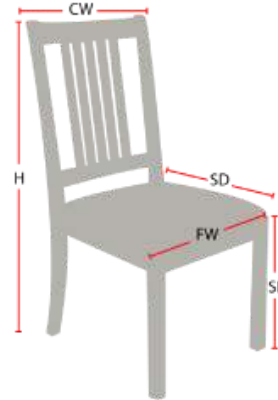

# BOISE

Stacking Option: No  
Hardwood Species: Beech, Ash, Cherry, Red Oak, Maple, White Oak  
Arms: With or without  
Seat Type: Wooden or Upholstered  
Warranty: 10 years  
Construction: Mortise and Tenon

## Chair Dimensions

Height (H):	34"
Chair Width (CW):	17.5"
Seat Depth (SD):	17"
Sitting Height (SH):	18"
Front Width (FW):	19"

978-827-3103 • [sales@eustischair.com](mailto:sales@eustischair.com) • [EustisChair.com](http://EustisChair.com)