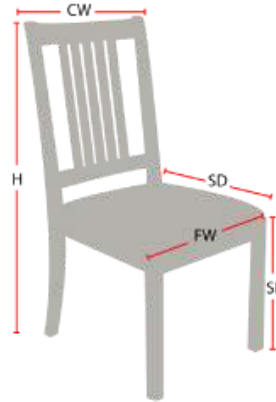

# BULFINCH

Stacking Option: No

Hardwood Species: Beech, Ash, Cherry,  
Red Oak, Maple, White Oak

Arms: With or without

Seat Type: Upholstered

Warranty: 20 years

Construction: Eustis Joint

## Chair Dimensions

Height (H):	36"
Chair Width (CW):	17.5"
Seat Depth (SD):	15.5"
Sitting Height (SH):	18"
Front Width (FW):	19"

978-827-3103 • [sales@eustischair.com](mailto:sales@eustischair.com) • [EustisChair.com](http://EustisChair.com)