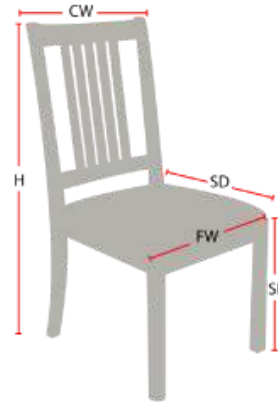

BURLINGAME

Stacking Option: No

Hardwood Species: Beech, Ash, Cherry, Red Oak, Maple, White Oak

Arms: With or without

Seat Type: Wooden or Upholstered

Warranty: 20 years

Construction: Eustis Joint

Chair Dimensions

Height (H):	40"
Chair Width (CW):	19"
Seat Depth (SD):	17.5"
Sitting Height (SH):	17-21"
Front Width (FW):	19"

978-827-3103 • sales@eustischair.com • EustisChair.com