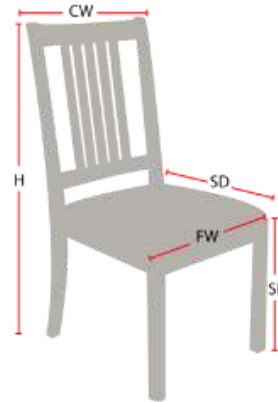

# BURTON JUDSON

Stacking Option: Yes

Hardwood Species: Beech, Ash, Cherry,  
Red Oak, Maple, White Oak

Arms: With or without

Seat Type: Wooden or Upholstered

Warranty: 20 years

Construction: Eustis Joint

## Chair Dimensions

Height (H):	39"
Chair Width (CW):	17.5"
Seat Depth (SD):	17.5"
Sitting Height (SH):	18"
Front Width (FW):	17.5"

978-827-3103 • [sales@eustischair.com](mailto:sales@eustischair.com) • [EustisChair.com](http://EustisChair.com)