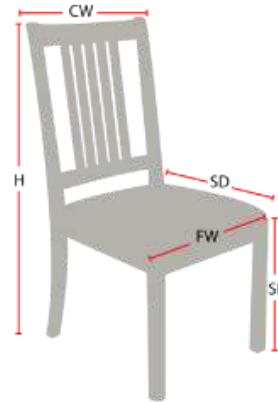

# CAPTAIN 2

Stacking Option: No  
Hardwood Species: Beech, Ash, Cherry,  
Red Oak, Maple, White Oak  
Arms: With  
Seat Type: Wooden or Upholstered  
Warranty: 20 years  
Construction: Eustis Joint

## Chair Dimensions

Height (H):	34"
Chair Width (CW):	24"
Seat Depth (SD):	18"
Sitting Height (SH):	18"
Front Width (FW):	24"

978-827-3103 • [sales@eustischair.com](mailto:sales@eustischair.com) • [EustisChair.com](http://EustisChair.com)