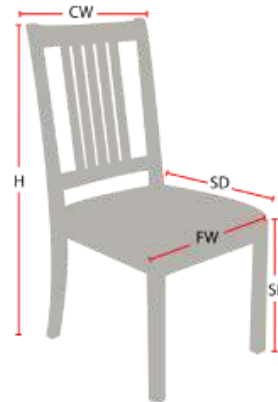

CAPTAIN 3

Stacking Option: No

Hardwood Species: Beech, Ash, Cherry, Red Oak, Maple, White Oak

Arms: With

Seat Type: Wooden or Upholstered

Warranty: 20 years

Construction: Eustis Joint

Chair Dimensions

Height (H):	34"
Chair Width (CW):	24"
Seat Depth (SD):	18"
Sitting Height (SH):	18"
Front Width (FW):	24"

978-827-3103 • sales@eustischair.com • EustisChair.com