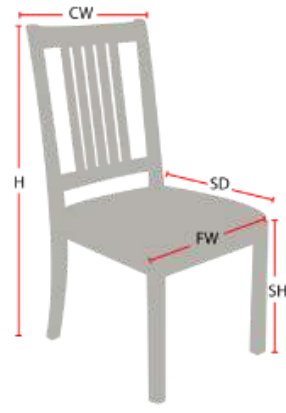

CASCADE

Stacking Option: No
Hardwood Species: Beech, Ash, Cherry,
Red Oak, Maple, White Oak
Arms: With
Seat Type: Wooden
Warranty: 20 years
Construction: Eustis Joint

Chair Dimensions

Height (H):	32"
Chair Width (CW):	19"
Seat Depth (SD):	17"
Sitting Height (SH):	17"
Front Width (FW):	19"