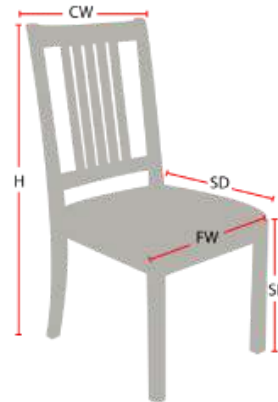

CATAUMET

Stacking Option: No

Hardwood Species: Beech, Ash, Cherry, Red Oak, Maple, White Oak

Arms: With or without

Seat Type: Wooden or Upholstered

Warranty: 20 years

Construction: Eustis Joint

Chair Dimensions

Height (H):	38"
Chair Width (CW):	20"
Seat Depth (SD):	16"
Sitting Height (SH):	18"
Front Width (FW):	20"

978-827-3103 • sales@eustischair.com • EustisChair.com