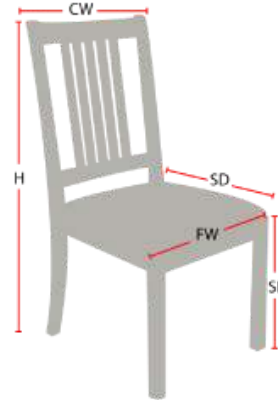

CHARLESTON

Stacking Option: No

Hardwood Species: Beech, Ash, Cherry,
Red Oak, Maple, White Oak

Arms: With or without

Seat Type: Wooden or Upholstered

Warranty: 20 years

Construction: Eustis Joint

Chair Dimensions

Height (H):	39"
Chair Width (CW):	19"
Seat Depth (SD):	18"
Sitting Height (SH):	18"
Front Width (FW):	19"

978-827-3103 • sales@eustischair.com • EustisChair.com