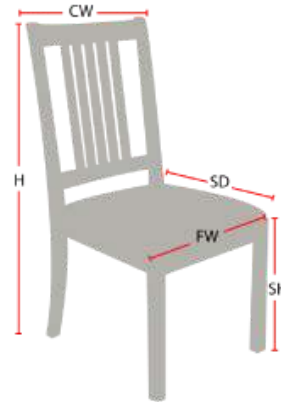

CHARLESTON STACK

Stacking Option: Yes

Hardwood Species: Beech, Ash, Cherry, Red Oak, Maple, White Oak

Arms: With or without

Seat Type: Wooden or Upholstered

Warranty: 20 years

Construction: Eustis Joint

Chair Dimensions

Height (H):	39"
Chair Width (CW):	18.5"
Seat Depth (SD):	16.5"
Sitting Height (SH):	18"
Front Width (FW):	19"

978-827-3103 • sales@eustischair.com • EustisChair.com