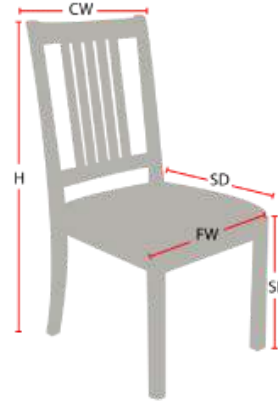

CIRCLE BACK

Stacking Option: Yes
Hardwood Species: Beech, Ash, Cherry,
Red Oak, Maple, White Oak
Arms: With or without
Seat Type: Upholstered
Warranty: 20 years
Construction: Eustis Joint

Chair Dimensions

Height (H):	37"
Chair Width (CW):	19"
Seat Depth (SD):	18.5"
Sitting Height (SH):	18"
Front Width (FW):	19"

978-827-3103 • sales@eustischair.com • EustisChair.com