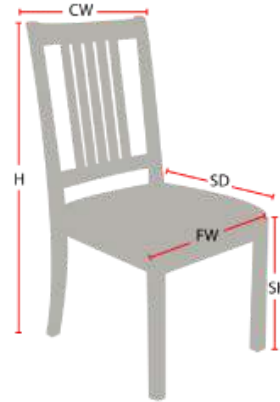

# CLAREMONT

Stacking Option: Yes  
Hardwood Species: Beech, Ash, Cherry,  
Red Oak, Maple, White Oak  
Arms: With or without  
Seat Type: Wooden or Upholstered  
Warranty: 20 years  
Construction: Eustis Joint

## Chair Dimensions

Height (H):	38"
Chair Width (CW):	21"
Seat Depth (SD):	18.5"
Sitting Height (SH):	18"
Front Width (FW):	18"

978-827-3103 • [sales@eustischair.com](mailto:sales@eustischair.com) • [EustisChair.com](http://EustisChair.com)