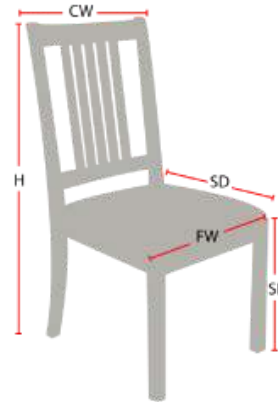

CLAREMONT 10-60

Stacking Option: Yes

Hardwood Species: Beech, Ash, Cherry, Red Oak, Maple, White Oak

Arms: With or without

Seat Type: Wooden or Upholstered

Warranty: 20 years

Construction: Eustis Joint

Chair Dimensions

Height (H):	38"
Chair Width (CW):	21"
Seat Depth (SD):	18.5"
Sitting Height (SH):	18"
Front Width (FW):	17"

978-827-3103 • sales@eustischair.com • EustisChair.com