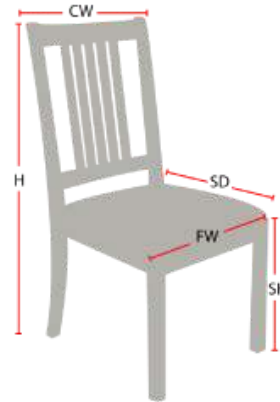

# CLAREMONT WIDE

Stacking Option: Yes

Hardwood Species: Beech, Ash, Cherry,  
Red Oak, Maple, White Oak

Arms: With or without

Seat Type: Wooden or Upholstered

Warranty: 20 years

Construction: Eustis Joint

## Chair Dimensions

Height (H):	38"
Chair Width (CW):	21"
Seat Depth (SD):	18.5"
Sitting Height (SH):	18"
Front Width (FW):	19"

978-827-3103 • [sales@eustischair.com](mailto:sales@eustischair.com) • [EustisChair.com](http://EustisChair.com)