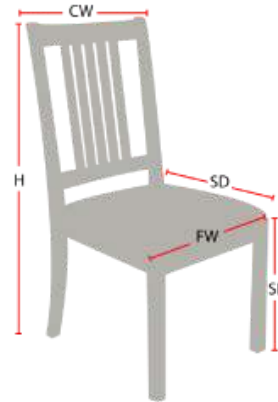

# CONCERTO

Stacking Option: Yes  
Hardwood Species: Beech, Ash, Cherry,  
Red Oak, Maple, White Oak  
Arms: With or without  
Seat Type: Wooden or Upholstered  
Warranty: 20 years  
Construction: Eustis Joint

## Chair Dimensions

Height (H):	37"
Chair Width (CW):	19"
Seat Depth (SD):	17.5"
Sitting Height (SH):	17"
Front Width (FW):	18"

978-827-3103 • [sales@eustischair.com](mailto:sales@eustischair.com) • [EustisChair.com](http://EustisChair.com)