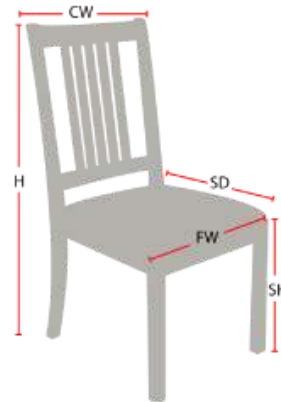

COTSWOLD

Stacking Option: No

Hardwood Species: Beech, Ash, Cherry,
Red Oak, Maple, White Oak

Arms: Without

Seat Type: Wooden or Upholstered

Warranty: 10 years

Construction: Mortise and Tenon

Chair Dimensions

Height (H):	38"
Chair Width (CW):	19"
Seat Depth (SD):	16.5"
Sitting Height (SH):	18"
Front Width (FW):	19"

978-827-3103 • sales@eustischair.com • EustisChair.com