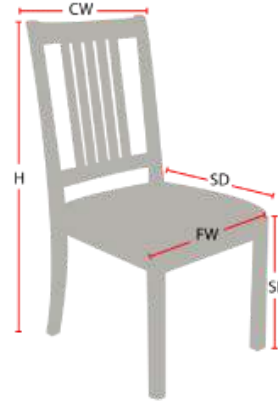

CROSS CAMPUS

Stacking Option: No

Hardwood Species: Beech, Ash, Cherry, Red Oak, Maple, White Oak

Arms: With or without

Seat Type: Wooden or Upholstered

Warranty: 10 years

Construction: Mortise and Tenon

Chair Dimensions

Height (H):	39"
Chair Width (CW):	19"
Seat Depth (SD):	17.5"
Sitting Height (SH):	18"
Front Width (FW):	19"

978-827-3103 • sales@eustischair.com • EustisChair.com