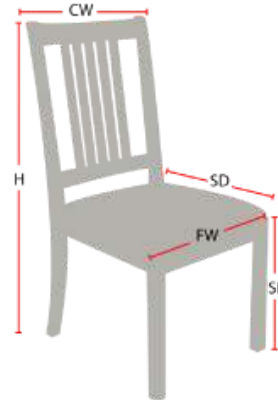

CROSS CAMPUS TABLET

Stacking Option: No

Hardwood Species: Beech, Ash, Cherry, Red Oak, Maple, White Oak

Arms: Without

Seat Type: Wooden or Upholstered

Warranty: 10 years

Construction: Mortise and Tenon

Chair Dimensions

Height (H):	39"
Chair Width (CW):	24"
Seat Depth (SD):	28"
Sitting Height (SH):	18"
Front Width (FW):	19"

978-827-3103 • sales@eustischair.com • EustisChair.com