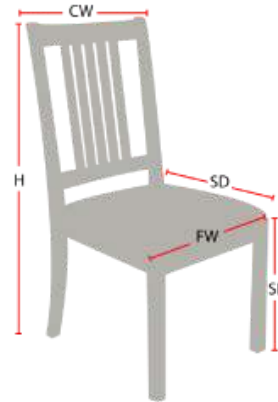

## Chair Dimensions

|                      |     |
|----------------------|-----|
| Height (H):          | 34" |
| Chair Width (CW):    | 19" |
| Seat Depth (SD):     | 17" |
| Sitting Height (SH): | 34" |
| Front Width (FW):    | 19" |