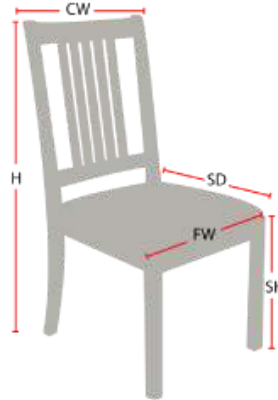

EDISON TALL

Stacking Option: No
Hardwood Species: Ash
Arms: Without
Seat Type: Wooden
Warranty: 10 years
Construction: Mortise and Tenon

Chair Dimensions

Height (H):	38"
Chair Width (CW):	17.5"
Seat Depth (SD):	16"
Sitting Height (SH):	18.5"
Front Width (FW):	17"