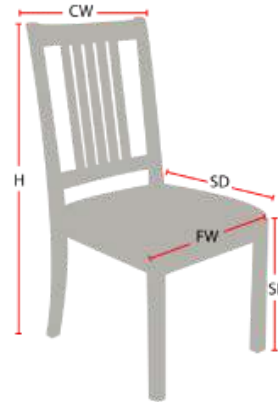

# ELTING ROOM

Stacking Option: No  
Hardwood Species: Beech, Ash, Cherry, Red Oak, Maple, White Oak  
Arms: With or without  
Seat Type: Wooden or Upholstered  
Warranty: 20 years  
Construction: Eustis Joint

## Chair Dimensions

Height (H):	39"
Chair Width (CW):	24"
Seat Depth (SD):	18"
Sitting Height (SH):	18"
Front Width (FW):	19"

978-827-3103 • [sales@eustischair.com](mailto:sales@eustischair.com) • [EustisChair.com](http://EustisChair.com)