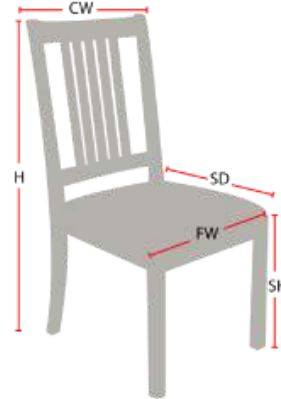

## Chair Dimensions

Height (H):	33"
Chair Width (CW):	21"
Seat Depth (SD):	18"
Sitting Height (SH):	18"
Front Width (FW):	18"

978-827-3103 • [sales@eustischair.com](mailto:sales@eustischair.com) • [EustisChair.com](http://EustisChair.com)