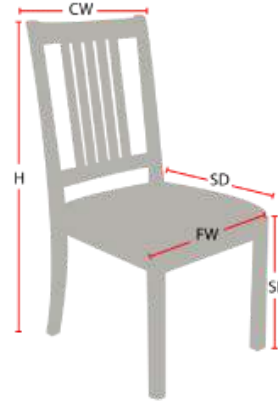

EMPIRE 10-60

Stacking Option: Yes
Hardwood Species: Beech, Ash, Cherry,
Red Oak, Maple, White Oak
Arms: With or without
Seat Type: Wooden or Upholstered
Warranty: 20 years
Construction: Eustis Joint

Chair Dimensions

| | |
|----------------------|-----|
| Height (H): | 33" |
| Chair Width (CW): | 21" |
| Seat Depth (SD): | 18" |
| Sitting Height (SH): | 18" |
| Front Width (FW): | 17" |

978-827-3103 • sales@eustischair.com • EustisChair.com