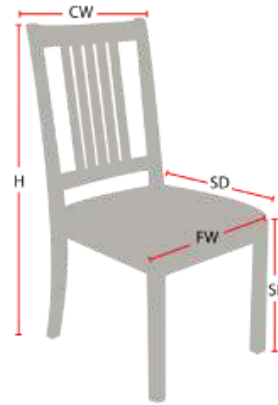

EXETER MODULAR PEW

Stacking Option: Yes

Hardwood Species: Beech, Ash, Cherry,
Red Oak, Maple, White Oak

Arms: With or without

Seat Type: Wooden or Upholstered

Warranty: 20 years

Construction: Eustis Joint

Chair Dimensions

Height (H):	32.5
Chair Width (CW):	22"
Seat Depth (SD):	16"
Sitting Height (SH):	19"
Front Width (FW):	22"

978-827-3103 • sales@eustischair.com • EustisChair.com