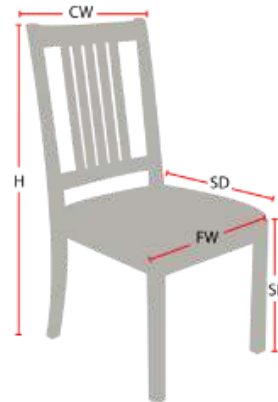

FAIRFIELD

Stacking Option: No

Hardwood Species: Beech, Ash, Cherry,
Red Oak, Maple, White Oak

Arms: With or without

Seat Type: Wooden or Upholstered

Warranty: 10 years

Construction: Mortise and Tenon

Chair Dimensions

Height (H):	38"
Chair Width (CW):	19"
Seat Depth (SD):	18"
Sitting Height (SH):	18"
Front Width (FW):	19"

978-827-3103 • sales@eustischair.com • EustisChair.com