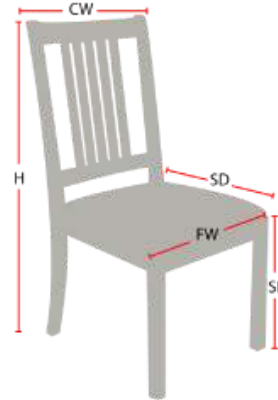

FEDERAL RESERVE

Stacking Option: No

Hardwood Species: Beech, Ash, Cherry, Red Oak, Maple, White Oak

Arms: With

Seat Type: Wooden or Upholstered

Warranty: 20 years

Construction: Eustis Joint

Chair Dimensions

Height (H):	32"
Chair Width (CW):	22"
Seat Depth (SD):	17.5"
Sitting Height (SH):	17.5"
Front Width (FW):	22"

978-827-3103 • sales@eustischair.com • EustisChair.com