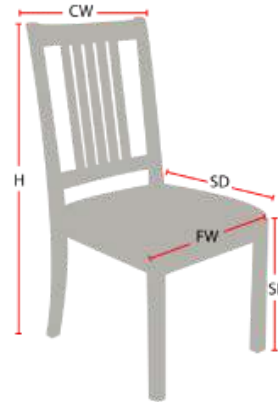

FOUNTAINHEAD

Stacking Option: Yes

Hardwood Species: Beech, Ash, Cherry, Red Oak, Maple, White Oak

Arms: With or without

Seat Type: Wooden or Upholstered

Warranty: 20 years

Construction: Eustis Joint

Chair Dimensions

Height (H):	37"
Chair Width (CW):	18"
Seat Depth (SD):	17.5"
Sitting Height (SH):	17"
Front Width (FW):	18"

978-827-3103 • sales@eustischair.com • EustisChair.com