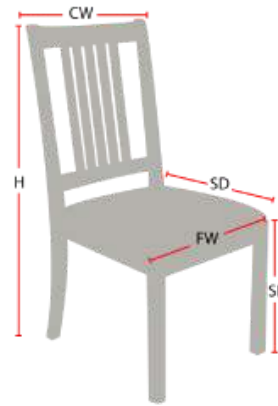

GRILL ROOM

Stacking Option: No
Hardwood Species: Beech, Ash, Cherry, Red Oak, Maple, White Oak
Arms: With
Seat Type: Upholstered
Warranty: 20 years
Construction: Eustis Joint

Chair Dimensions

Height (H):	35"
Chair Width (CW):	25"
Seat Depth (SD):	17.5"
Sitting Height (SH):	18"
Front Width (FW):	23"