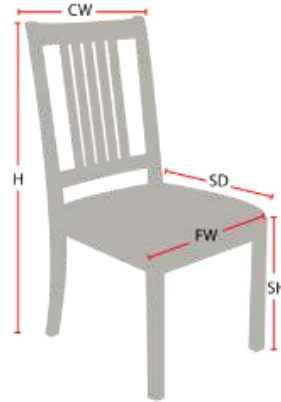

HARKNESS

Stacking Option: No

Hardwood Species: Beech, Ash, Cherry, Red Oak, Maple, White Oak

Arms: With or without

Seat Type: Upholstered

Warranty: 20 years

Construction: Eustis Joint

Chair Dimensions

Height (H):	35.5"
Chair Width (CW):	19.5"
Seat Depth (SD):	18"
Sitting Height (SH):	18.3"
Front Width (FW):	19.5"

978-827-3103 • sales@eustischair.com • EustisChair.com