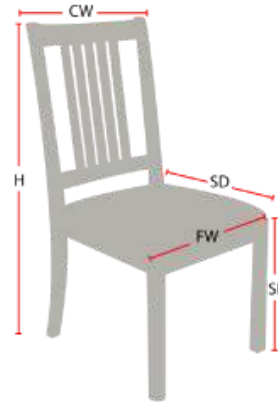

HILL

Stacking Option: No

Hardwood Species: Beech, Ash, Cherry,
Red Oak, Maple, White Oak

Arms: With or without

Seat Type: Wooden or Upholstered

Warranty: 10 years

Construction: Mortise and Tenon

Chair Dimensions

Height (H):	38.6"
Chair Width (CW):	17.8"
Seat Depth (SD):	17.5"
Sitting Height (SH):	18"
Front Width (FW):	17.8"

978-827-3103 • sales@eustischair.com • EustisChair.com