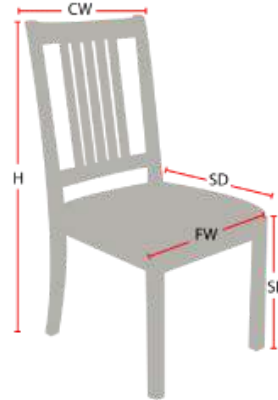

IVY LEAGUE

Stacking Option: No
Hardwood Species: Beech, Ash, Cherry, Red Oak, Maple, White Oak
Arms: With or without
Seat Type: Wooden or Upholstered
Warranty: 10 years
Construction: Mortise and Tenon

Chair Dimensions

Height (H):	40"
Chair Width (CW):	19"
Seat Depth (SD):	17"
Sitting Height (SH):	18.5"
Front Width (FW):	19"

978-827-3103 • sales@eustischair.com • EustisChair.com