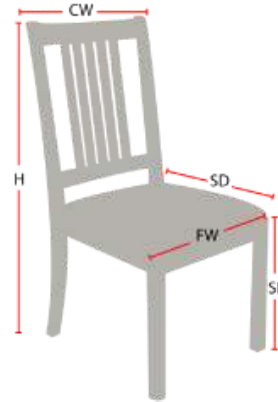

IVY LEAGUE STACK

Stacking Option: Yes
Hardwood Species: Beech, Ash, Cherry, Red Oak, Maple, White Oak
Arms: With or without
Seat Type: Wooden or Upholstered
Warranty: 20 years
Construction: Eustis Joint

Chair Dimensions

Height (H):	40"
Chair Width (CW):	18.5"
Seat Depth (SD):	17.5"
Sitting Height (SH):	17.5"
Front Width (FW):	18"

978-827-3103 • sales@eustischair.com • EustisChair.com