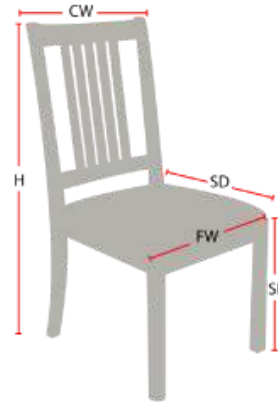

JENKINS

Stacking Option: No

Hardwood Species: Beech, Ash, Cherry,
Red Oak, Maple, White Oak

Arms: With or without

Seat Type: Upholstered

Warranty: 20 years

Construction: Eustis Joint

Chair Dimensions

Height (H):	34"
Chair Width (CW):	19"
Seat Depth (SD):	17.5"
Sitting Height (SH):	18"
Front Width (FW):	19"

978-827-3103 • sales@eustischair.com • EustisChair.com